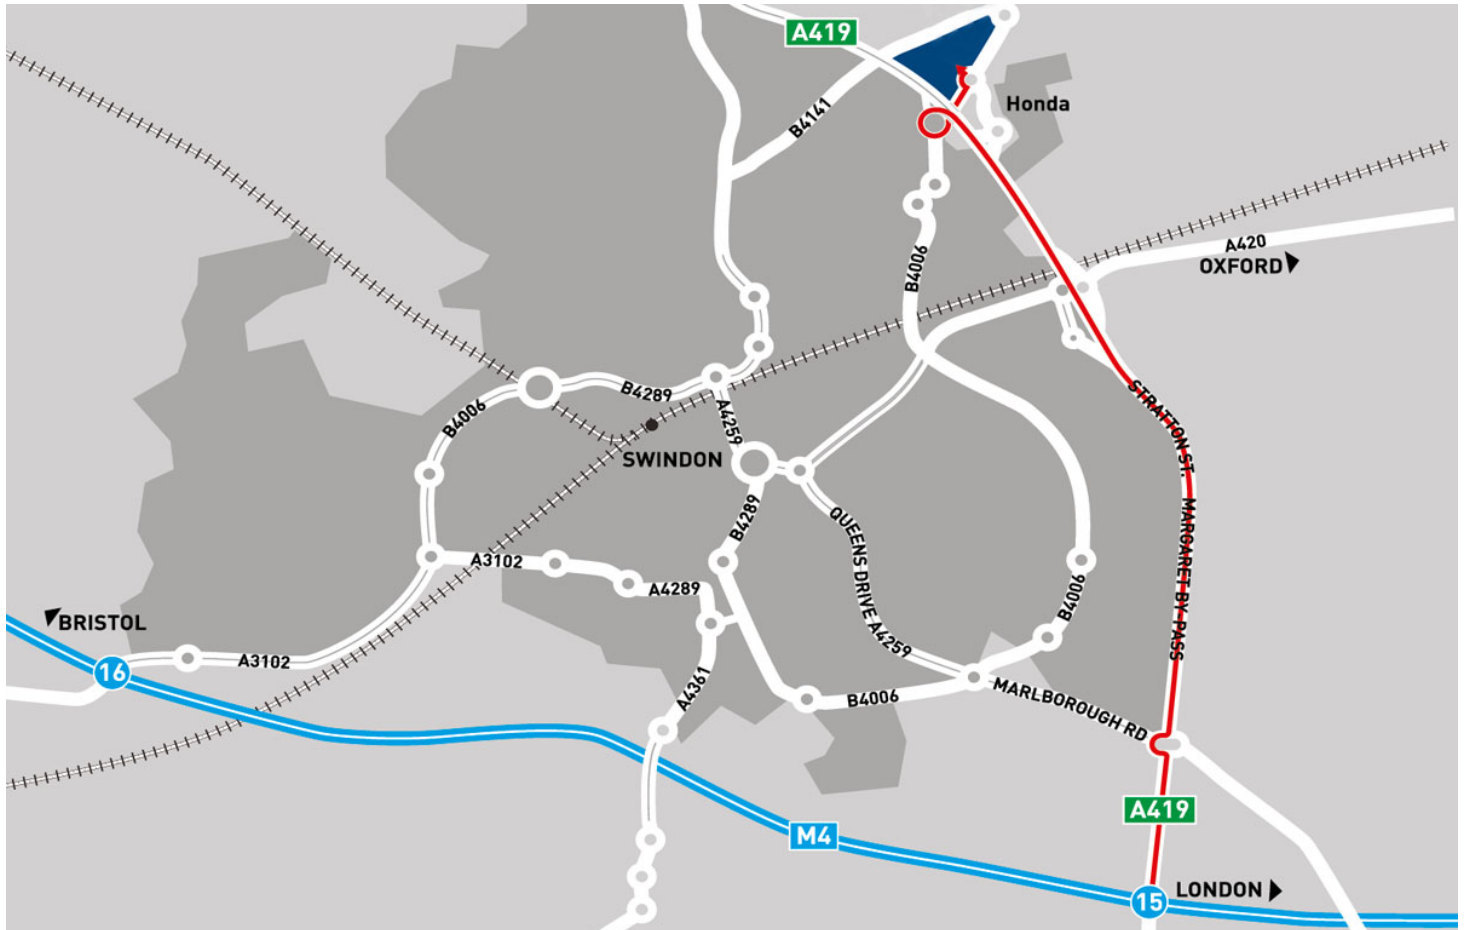

OPTION 1

SWINDON DISTRIBUTION PARK

Swindon, Wiltshire, SN3 4TZ United Kingdom

IDI Gazeley

IDI Gazeley Contact(s)

Bruce Topley
IDI Gazeley London
+44 (20) 7901 4467
bruce.topley@idigazeley.com

Broker Contact(s)