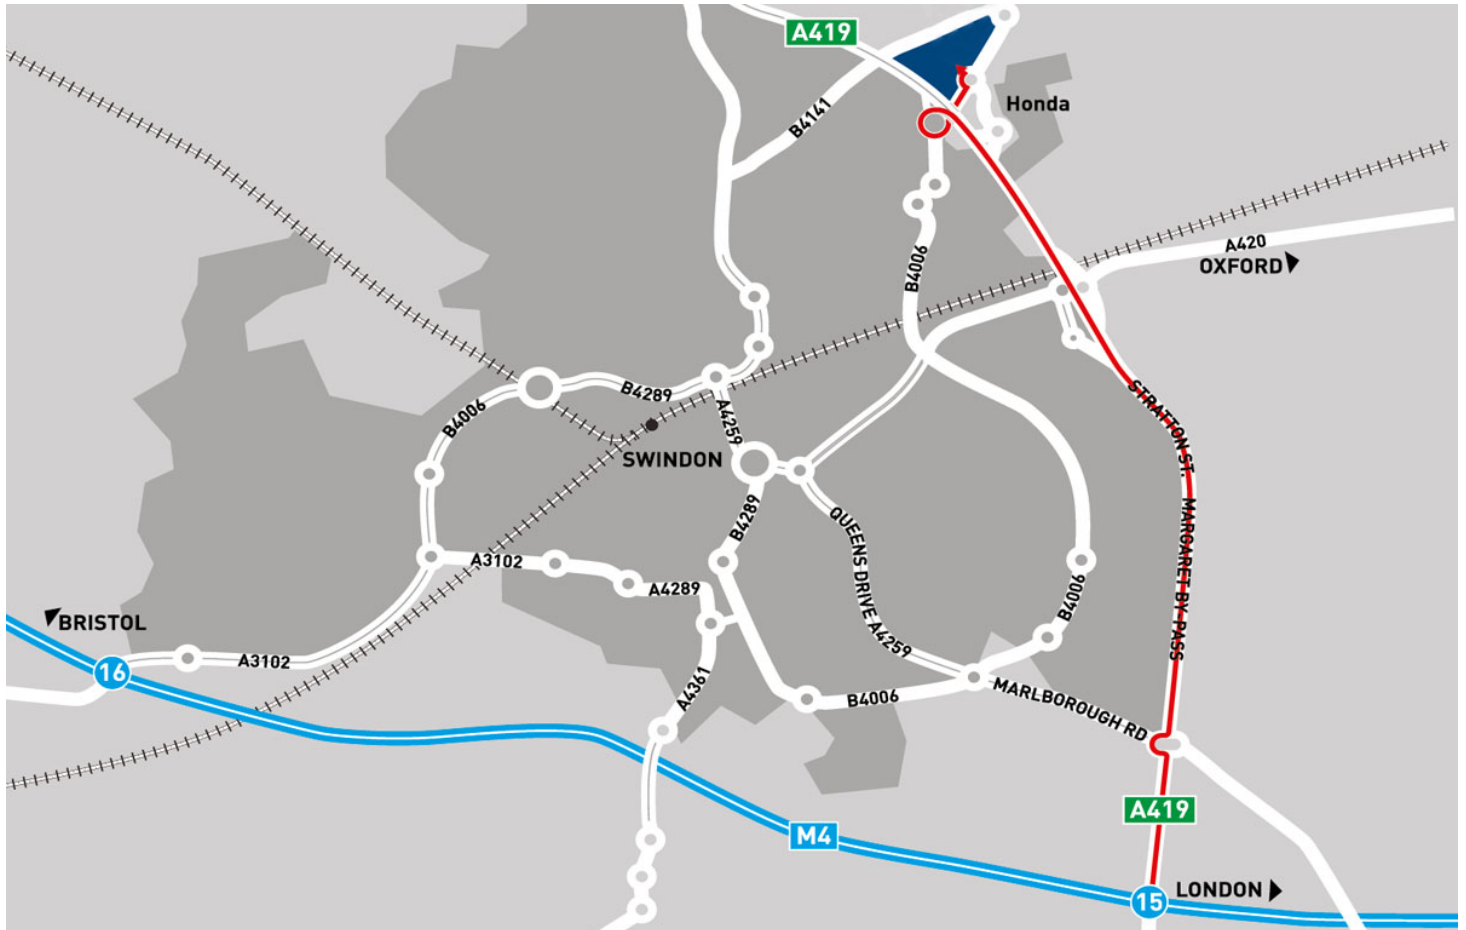

OPTION 1

SWINDON DISTRIBUTION PARK

Swindon, Wiltshire, SN3 4TZ United Kingdom

IDI Gazeley

IDI Gazeley Contact(s)

Bruce Topley
IDI Gazeley London
+44 (20) 7901 4467
bruce.topley@idigazeley.com

Broker Contact(s)

Steve Williams
Lambert Smith Hampton
+44 (0) 20 7198 2296
sawilliams@lsh.co.uk

John Burbage
Burbage Realty
+44 (0) 7769 670 231
john.burbage@burbagerealty.com

Paul Whitmarsh
Whitmarsh Lockhart
01793 541000
paul@whitmarshlockhart.com

**Lambert
Smith
Hampton**

BurbageRealty
expert advice

**Whitmarsh
Lockhart**