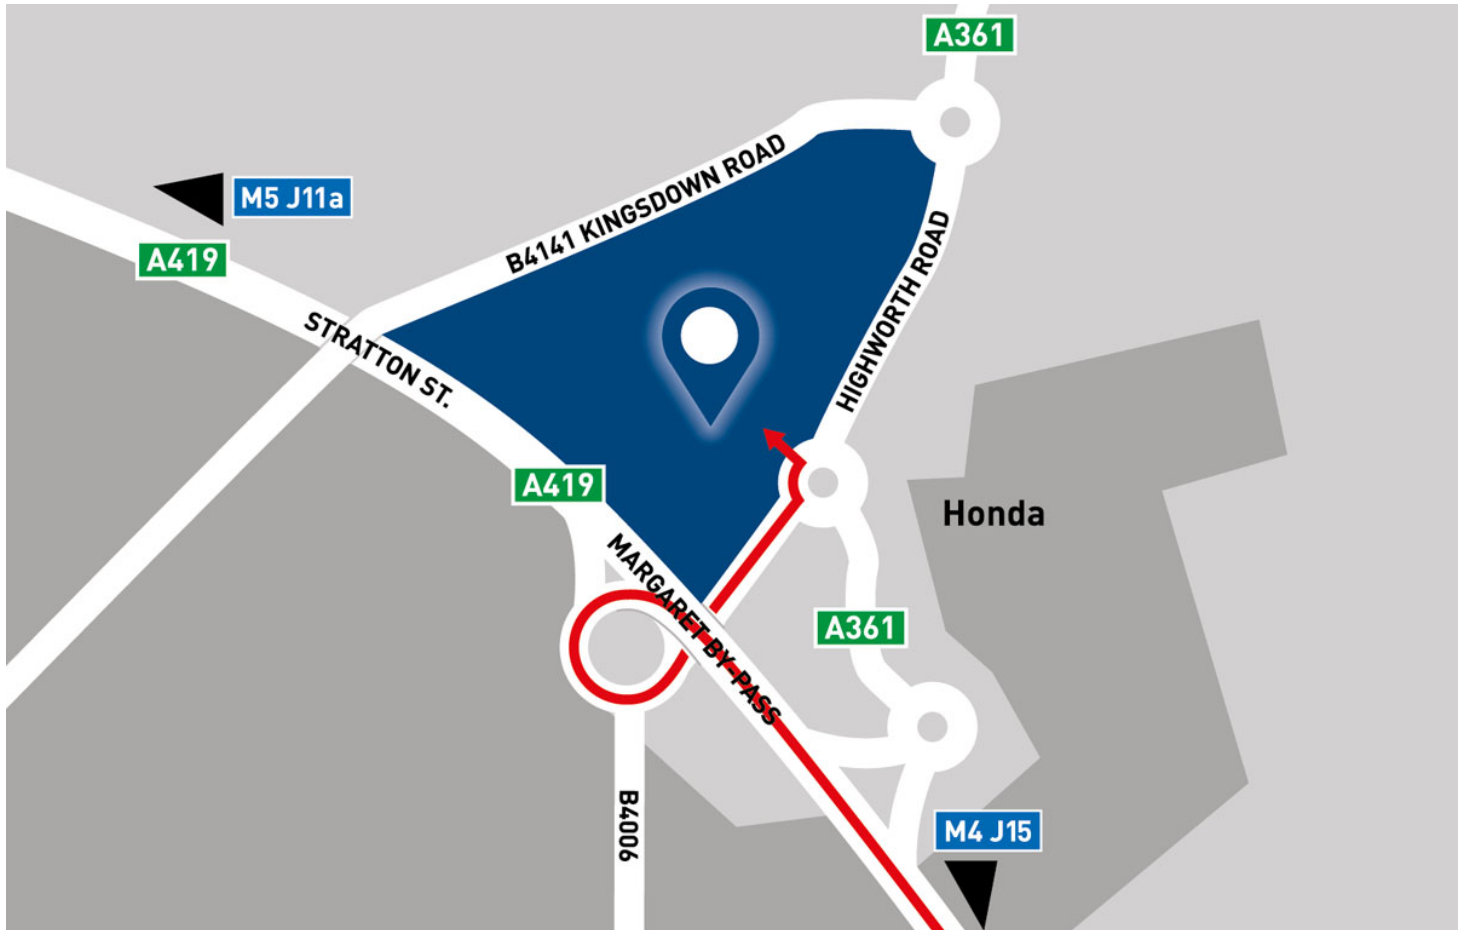

OPTION 1

SWINDON DISTRIBUTION PARK

Swindon, Wiltshire, SN3 4TZ United Kingdom

IDI Gazeley

IDI Gazeley Contact(s)

Bruce Topley
IDI Gazeley London
+44 (20) 7901 4467
bruce.topley@idigazeley.com

Broker Contact(s)