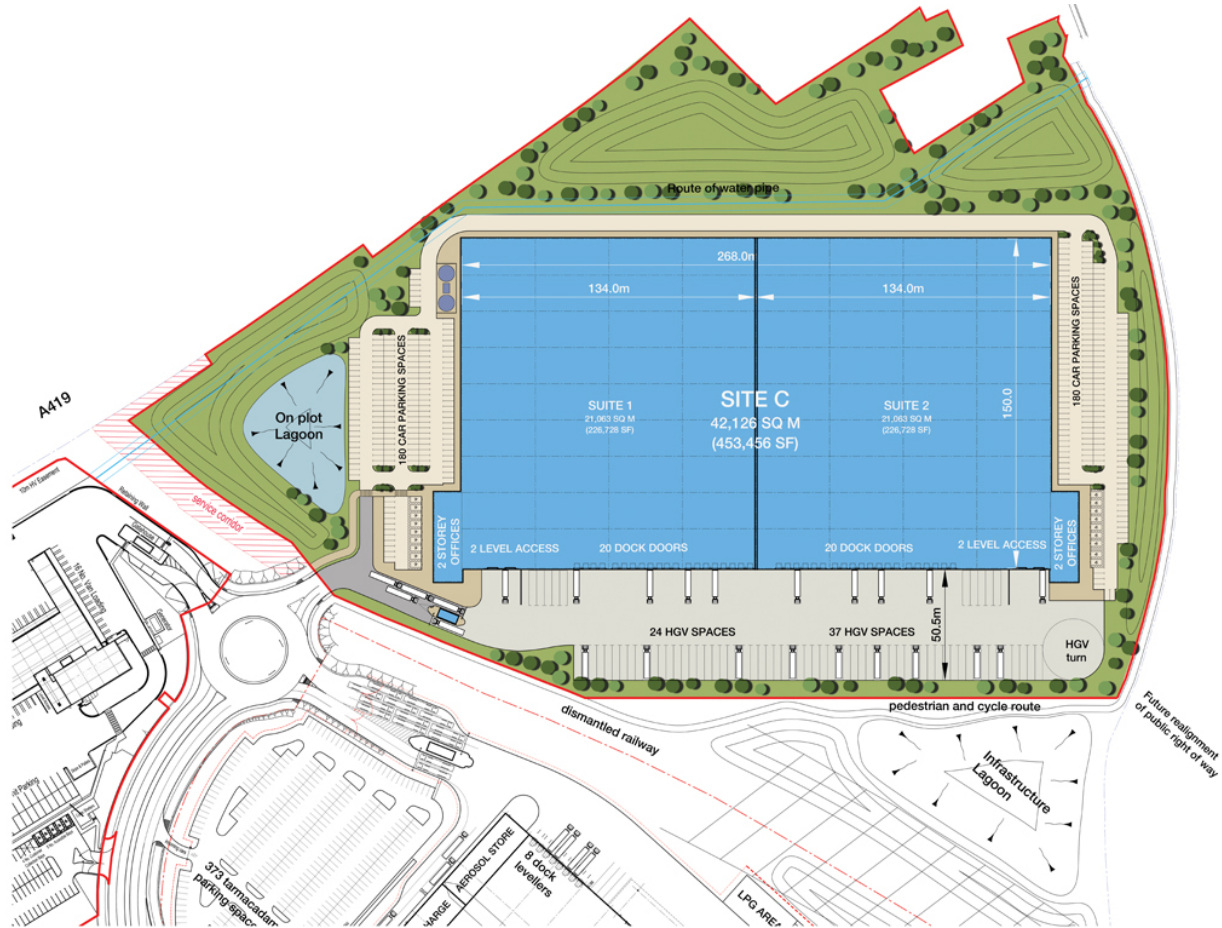

OPTION 1

SWINDON DISTRIBUTION PARK

Swindon, Wiltshire, SN3 4TZ United Kingdom

IDI Gazeley

IDI Gazeley Contact(s)

Bruce Topley
IDI Gazeley London
+44 (20) 7901 4467
bruce.topley@idigazeley.com

Broker Contact(s)