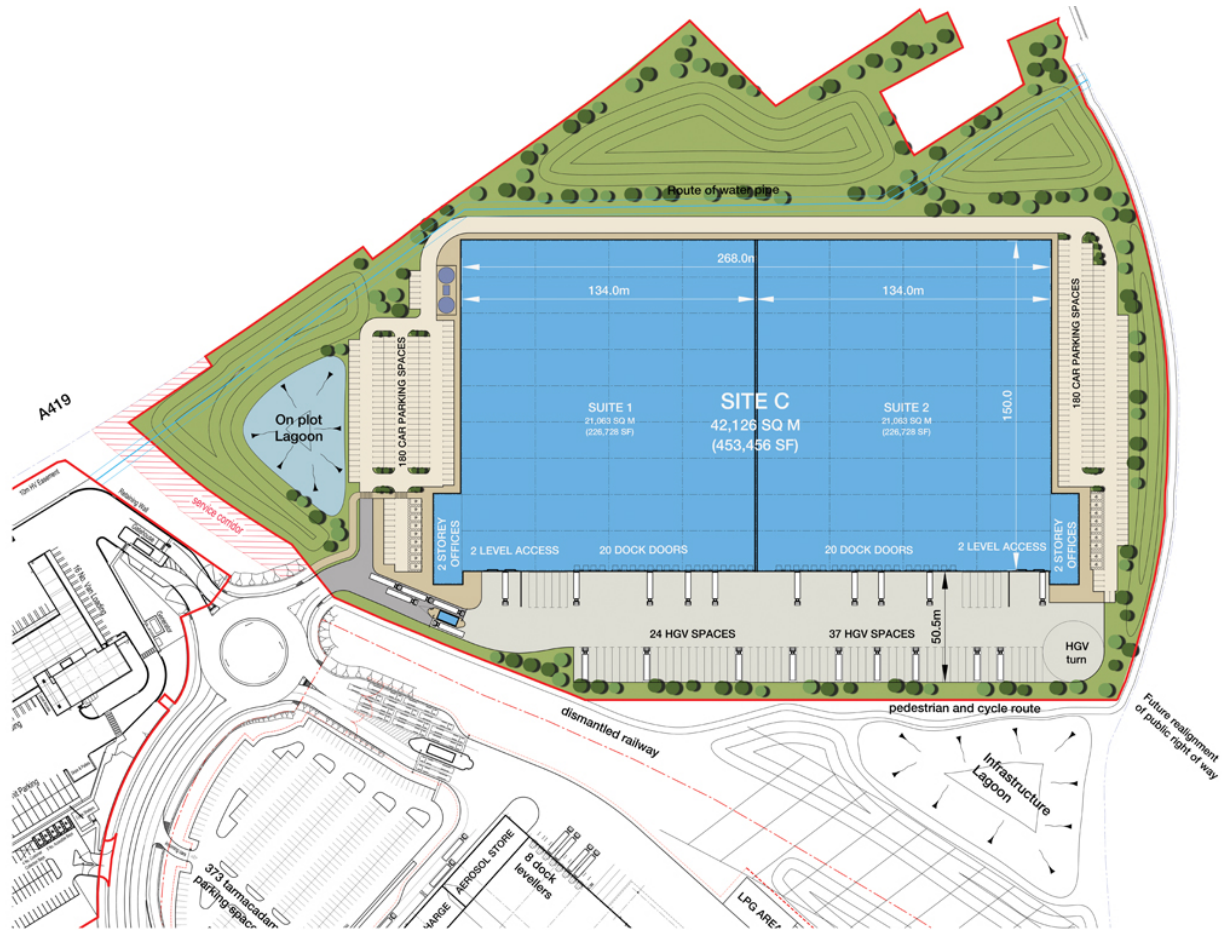

OPTION 1

SWINDON DISTRIBUTION PARK

Swindon, Wiltshire, SN3 4TZ United Kingdom

IDI Gazeley

IDI Gazeley Contact(s)

Bruce Topley
IDI Gazeley London
+44 (20) 7901 4467
bruce.topley@idigazeley.com

Broker Contact(s)